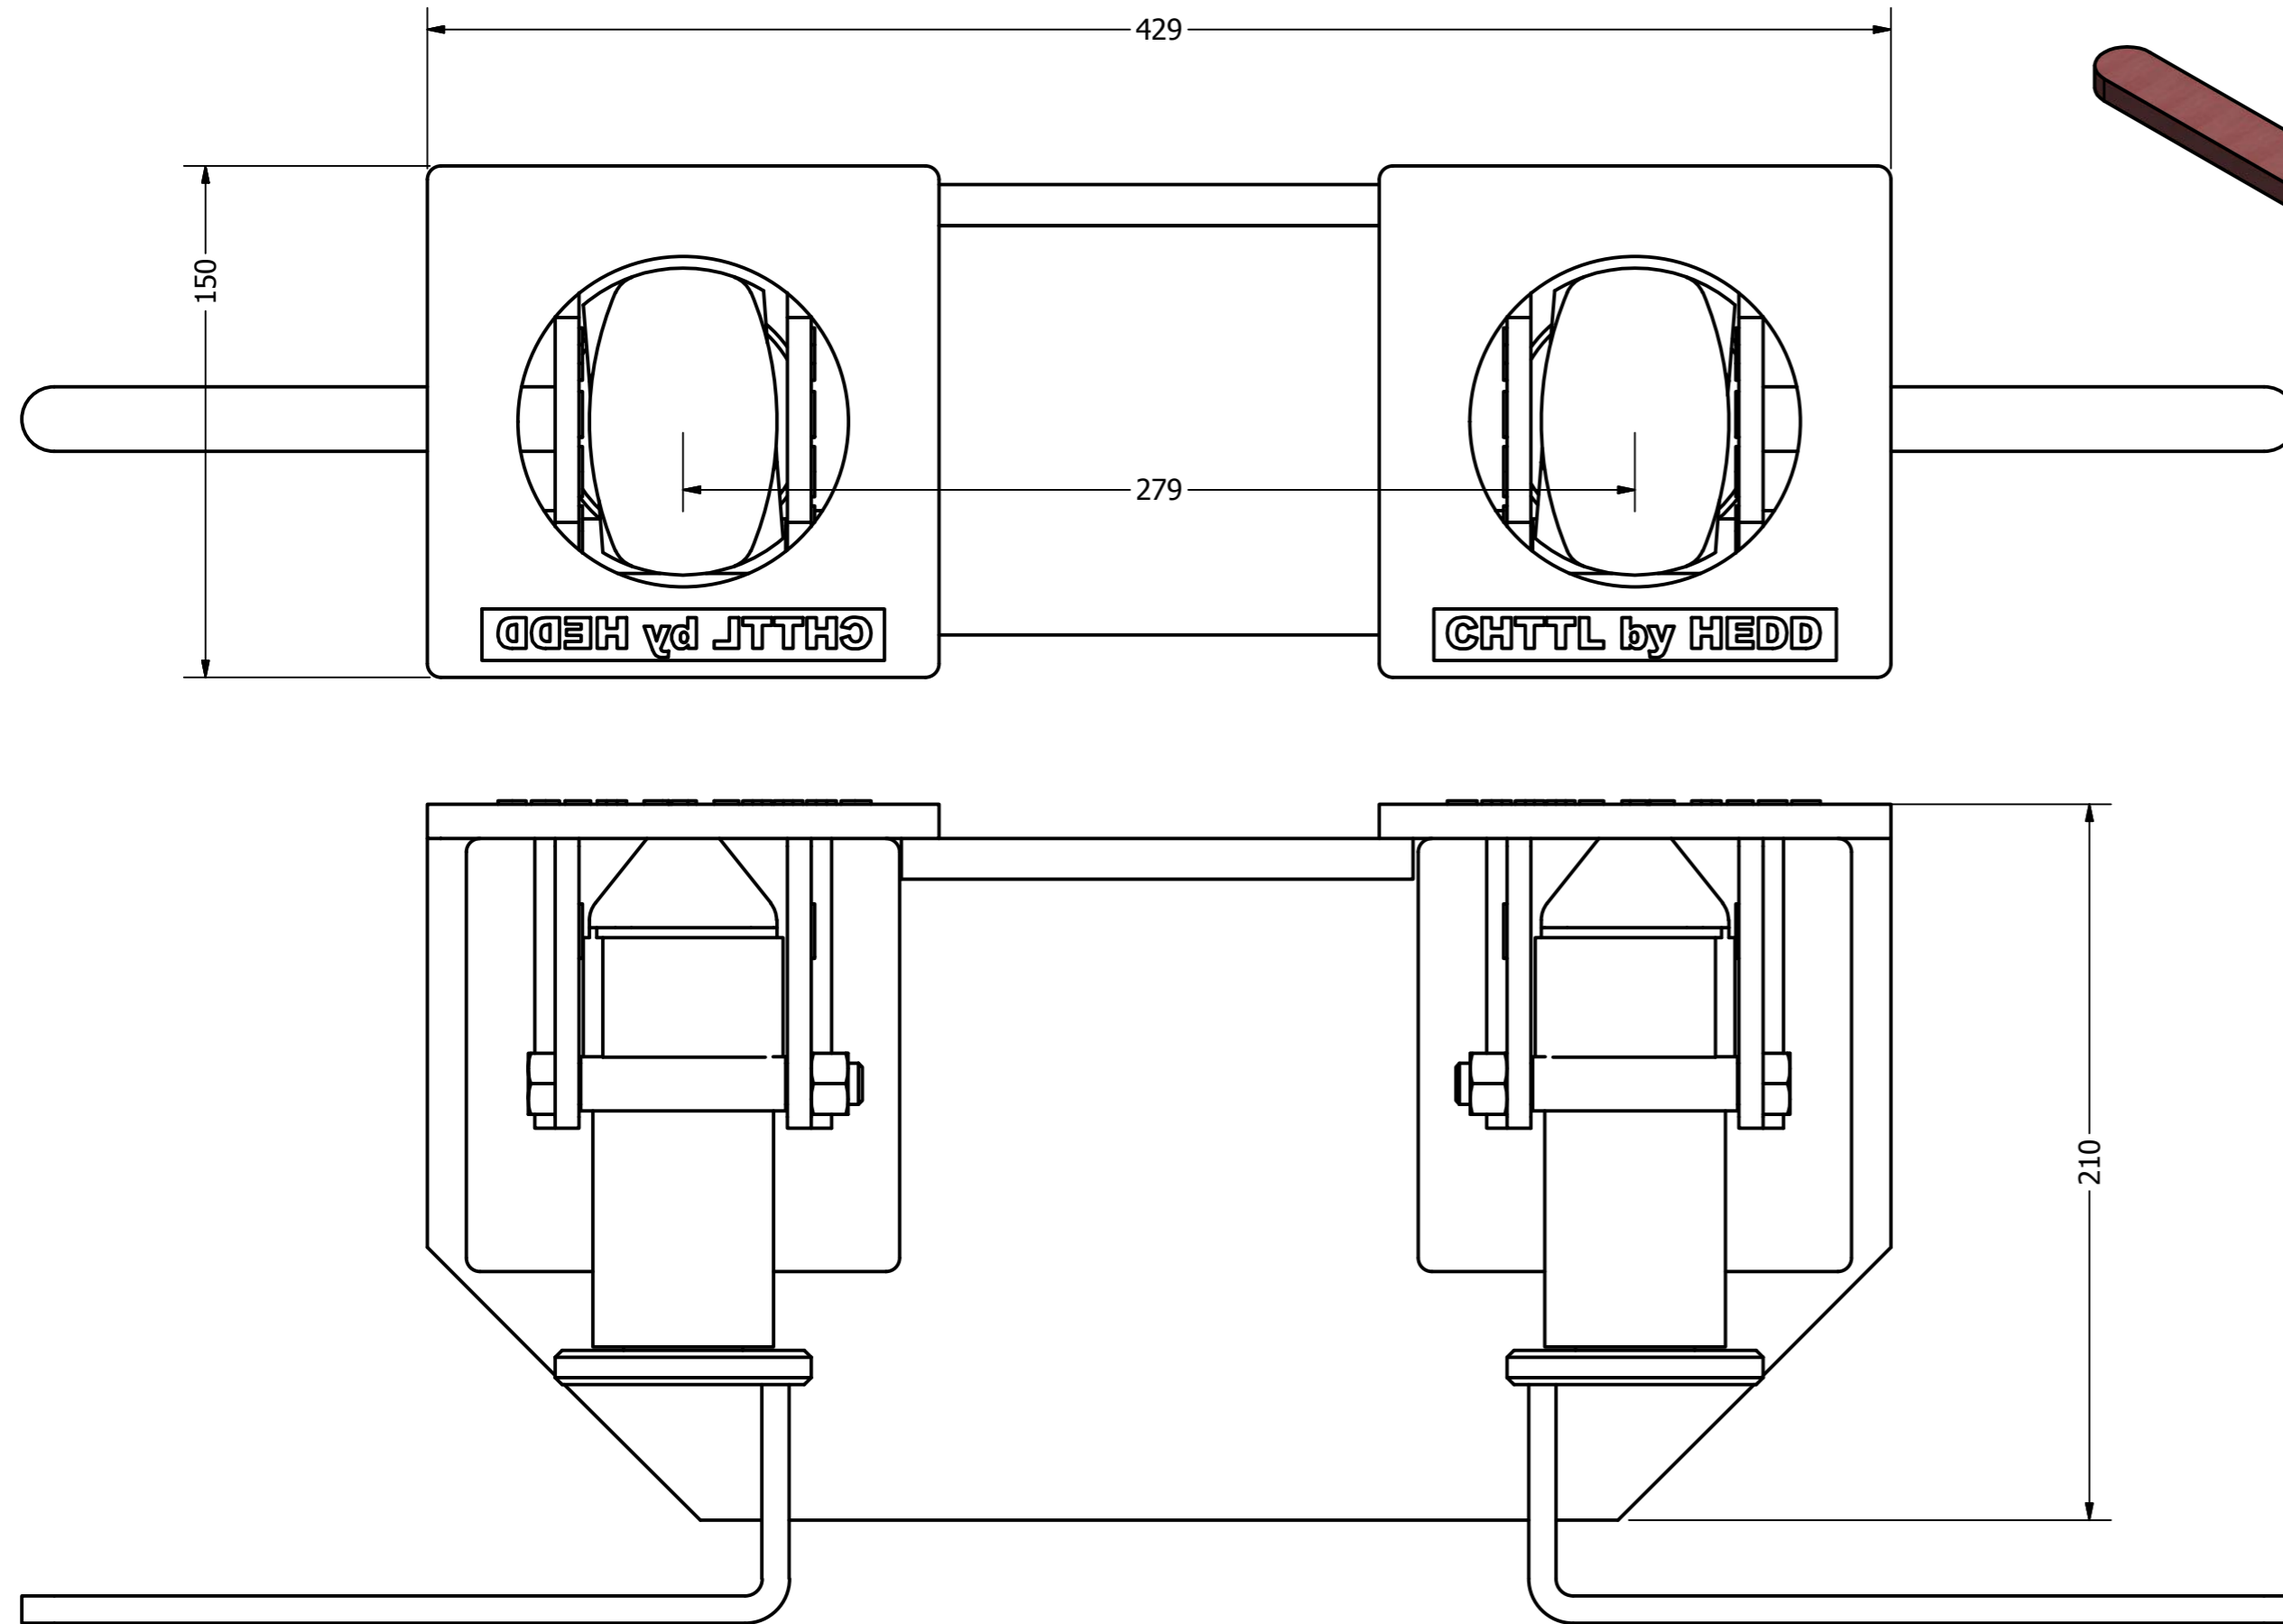

LONG HANDLE DOUBLE TRUCK AND TRAILER TWIST LOCK

Australia: sales@containerhoardings.com.au
South Africa: sales@twistlocks.co.za

DRAWN	4/12/2012	CONTAINER HOARDINGS	
User		TITLE	
CHECKED		DOUBLE TRUCK AND TRAILER TWIST LOCK Long Handle	
QA		SIZE	DWG NO
MFG		A2	Part Number CHDTTL-LH
APPROVED		SCALE	REV
			01
		SHEET 1 OF 1	