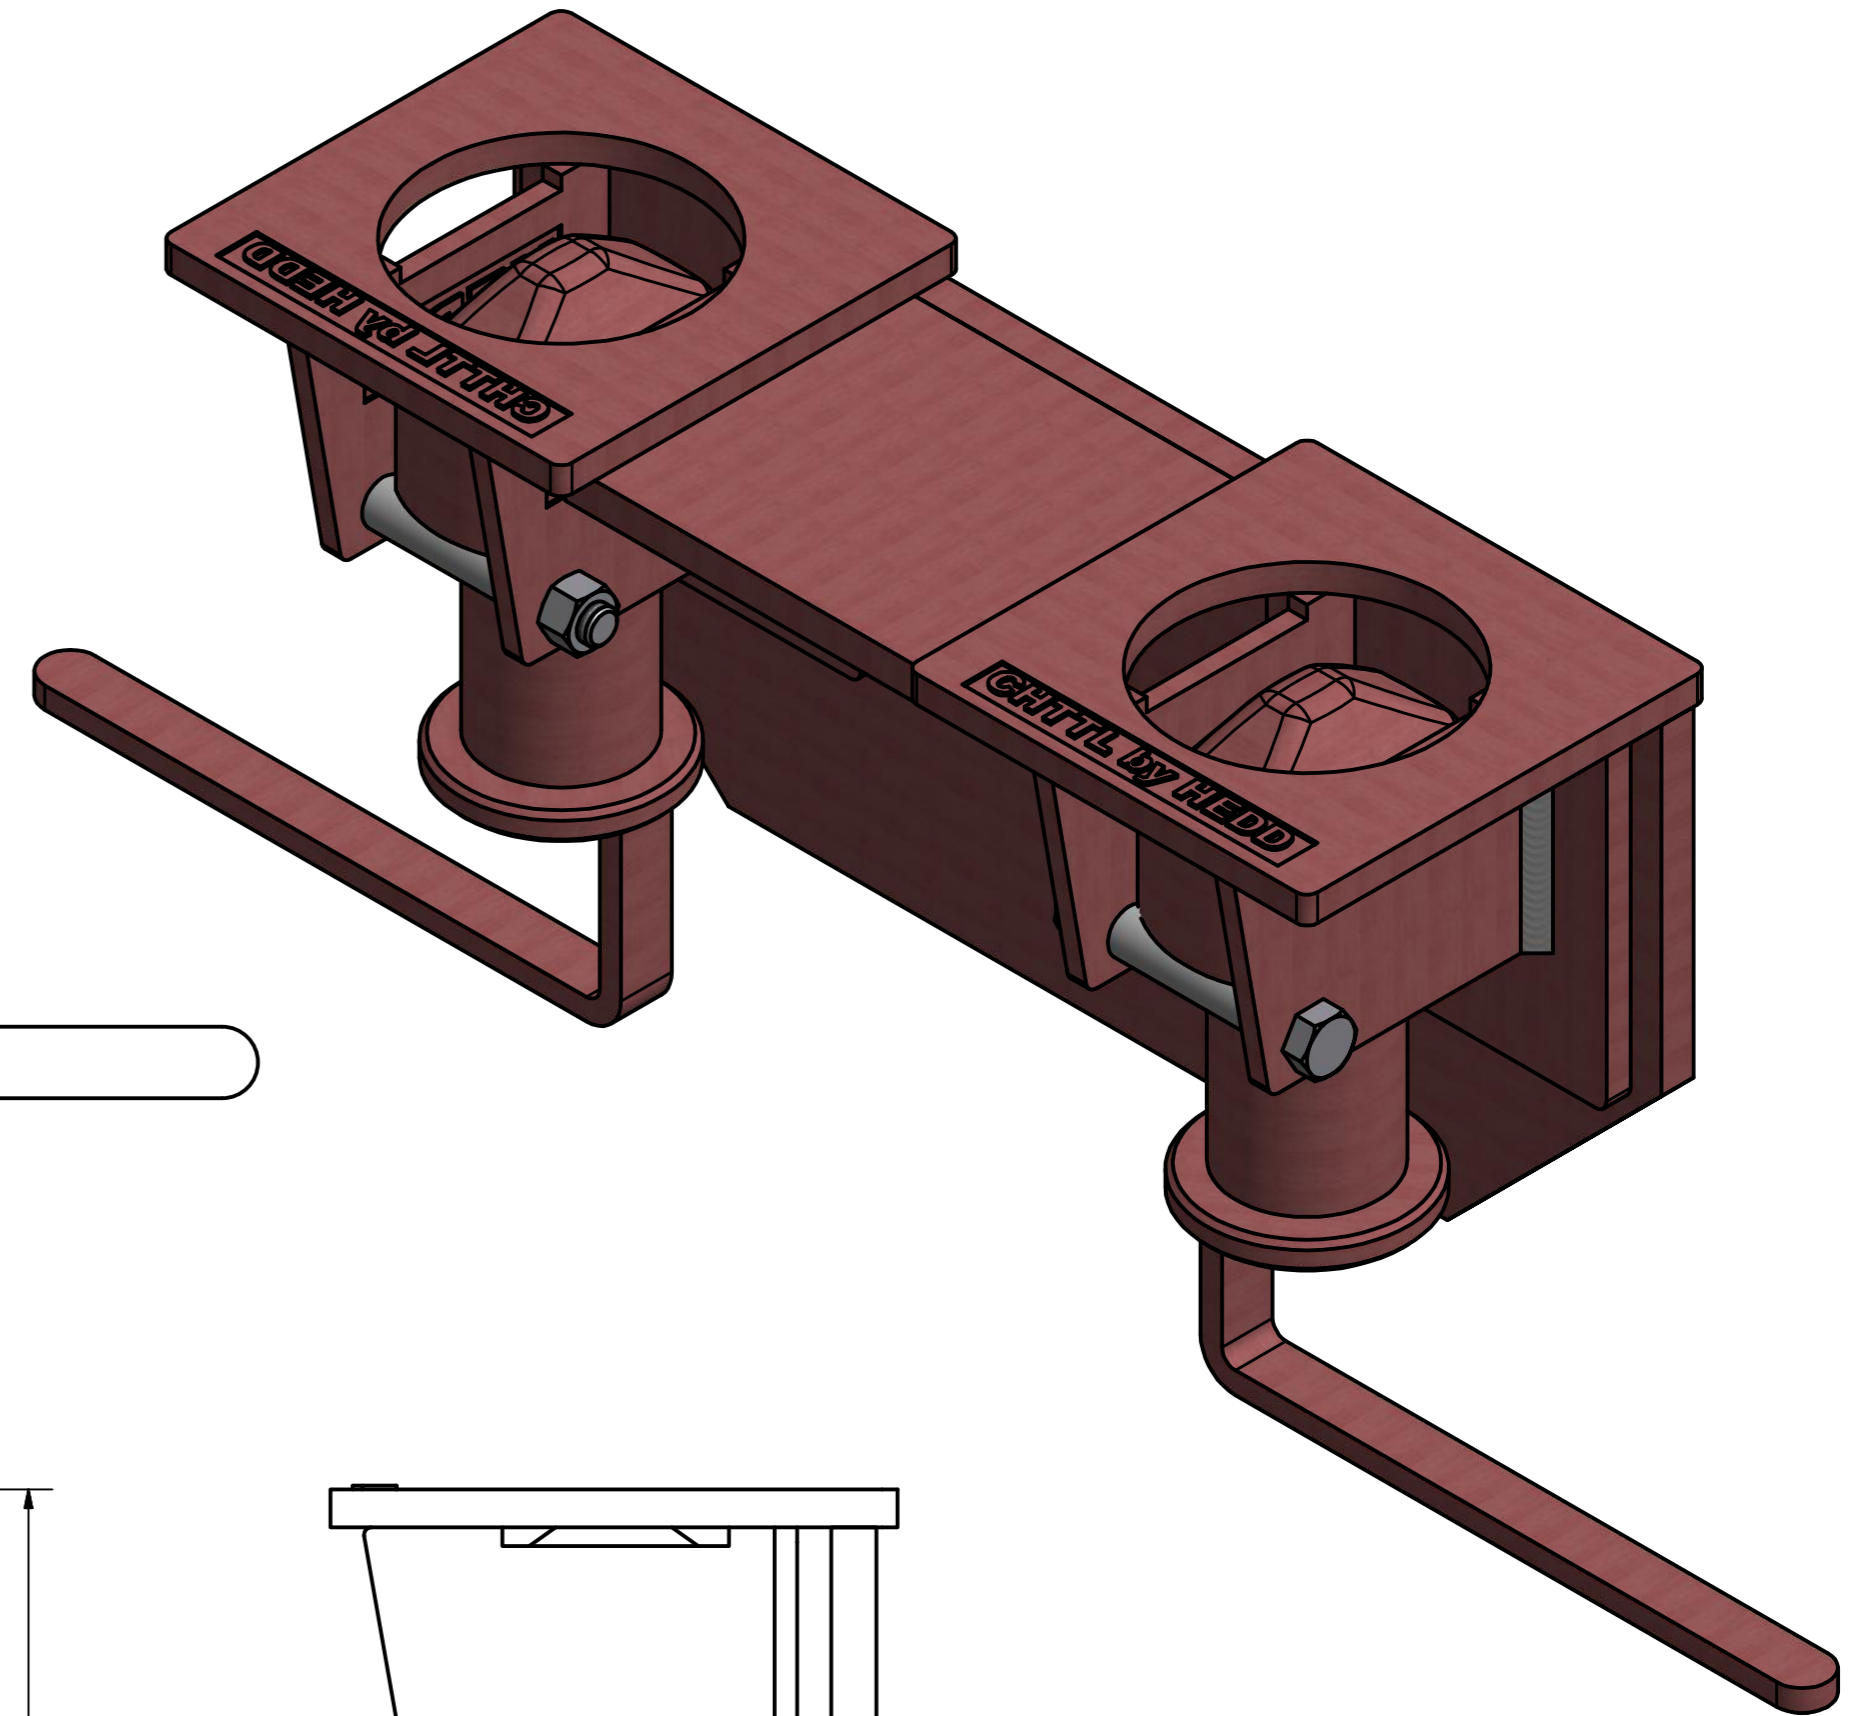

LONG HANDLE DOUBLE TRUCK AND TRAILER TWIST LOCK

Australia: sales@containerhoardings.com.au
South Africa: sales@twistlocks.co.za

DRAWN	4/12/2012	CONTAINER HOARDINGS	
User		TITLE	
CHECKED		DOUBLE TRUCK AND TRAILER TWIST LOCK Long Handle	
QA		SIZE	DWG NO
MFG		A2	Part Number CHDTTL-LH
APPROVED		SCALE	REV
			01
		SHEET 1 OF 1	