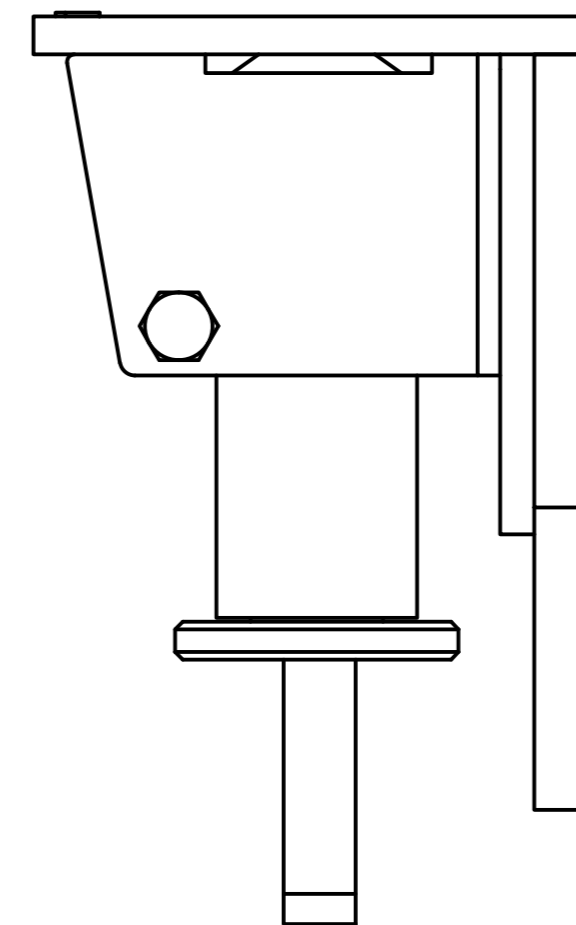

LONG HANDLE DOUBLE TRUCK AND TRAILER TWIST LOCK

Australia: sales@containerhoardings.com.au
South Africa: sales@twistlocks.co.za

DRAWN	4/12/2012	CONTAINER HOARDINGS	
User		TITLE	
CHECKED		DOUBLE TRUCK AND TRAILER TWIST LOCK Long Handle	
QA		SIZE	DWG NO
MFG		A2	Part Number CHDTTL-LH
APPROVED		SCALE	REV
			01
		SHEET 1 OF 1	